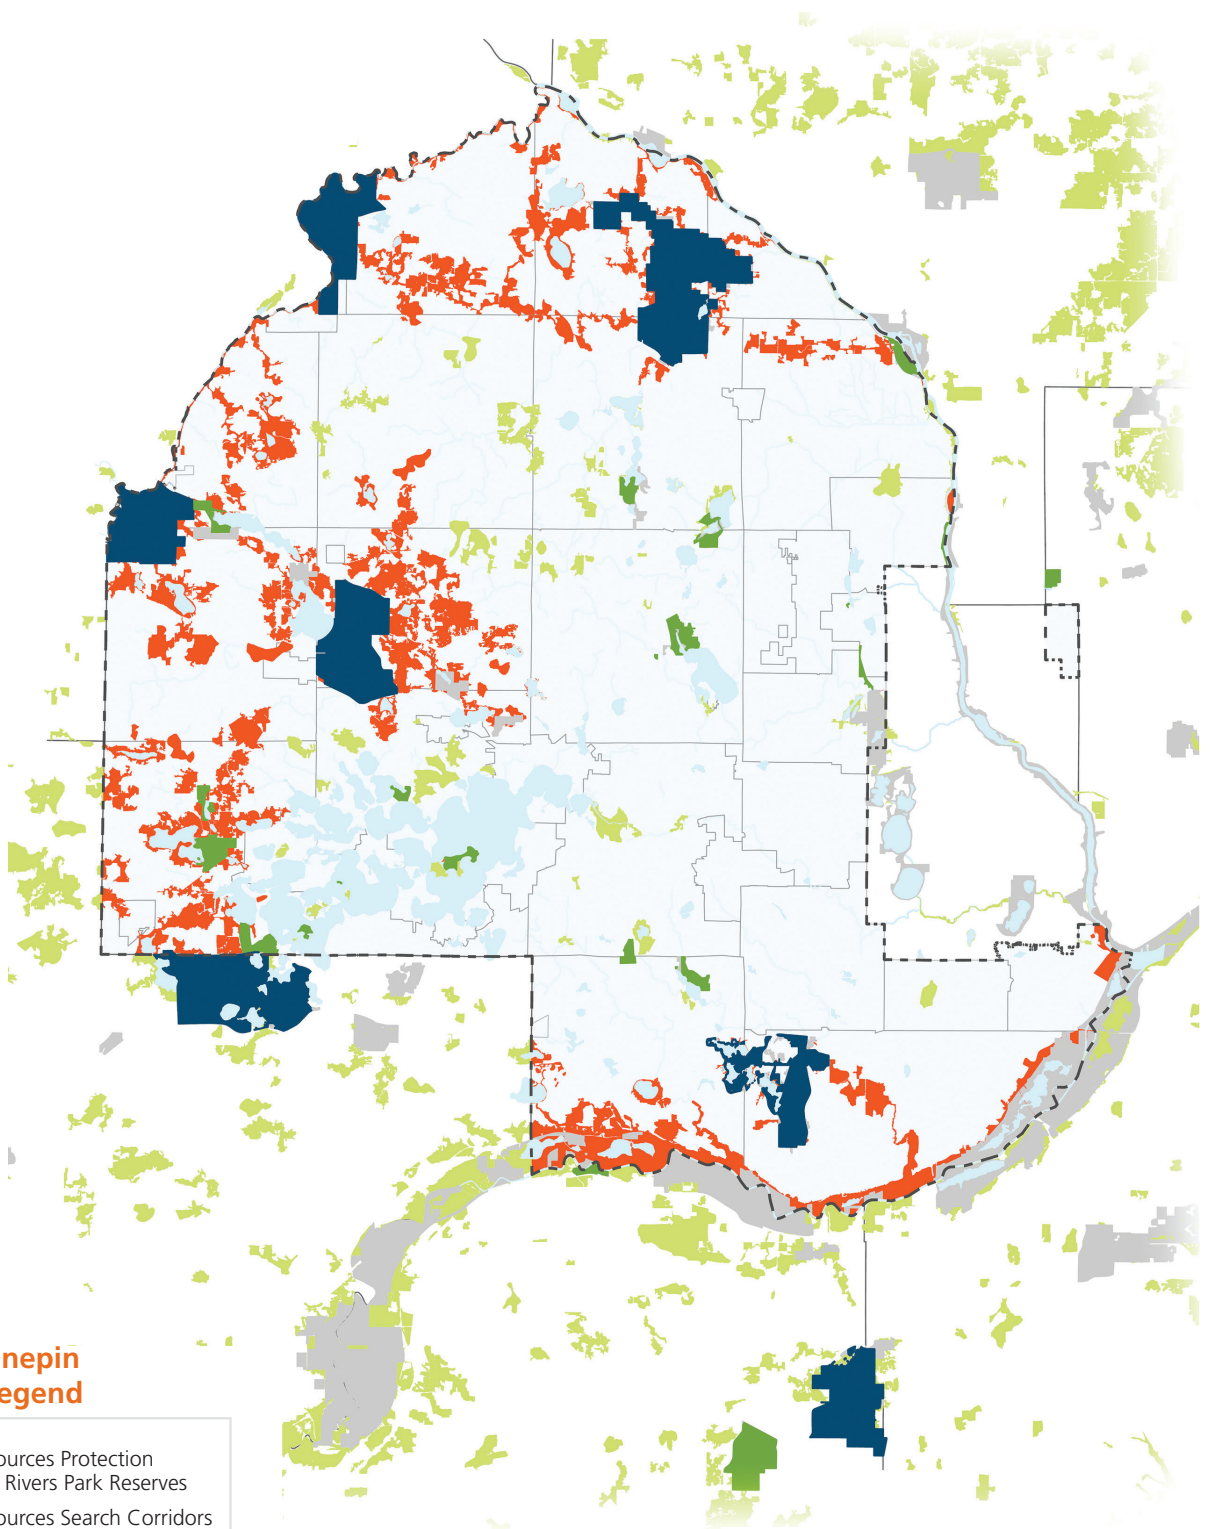

2040 Natural Resources System

Suburban Hennepin County Map Legend

	Natural Resources Protection Areas/Three Rivers Park Reserves
	Natural Resources Search Corridors
	Significant Natural Resources Area
	Three Rivers Regional Parks
	Other Regional, State or Federal Parkland

0 1.25 2.5 5 Miles